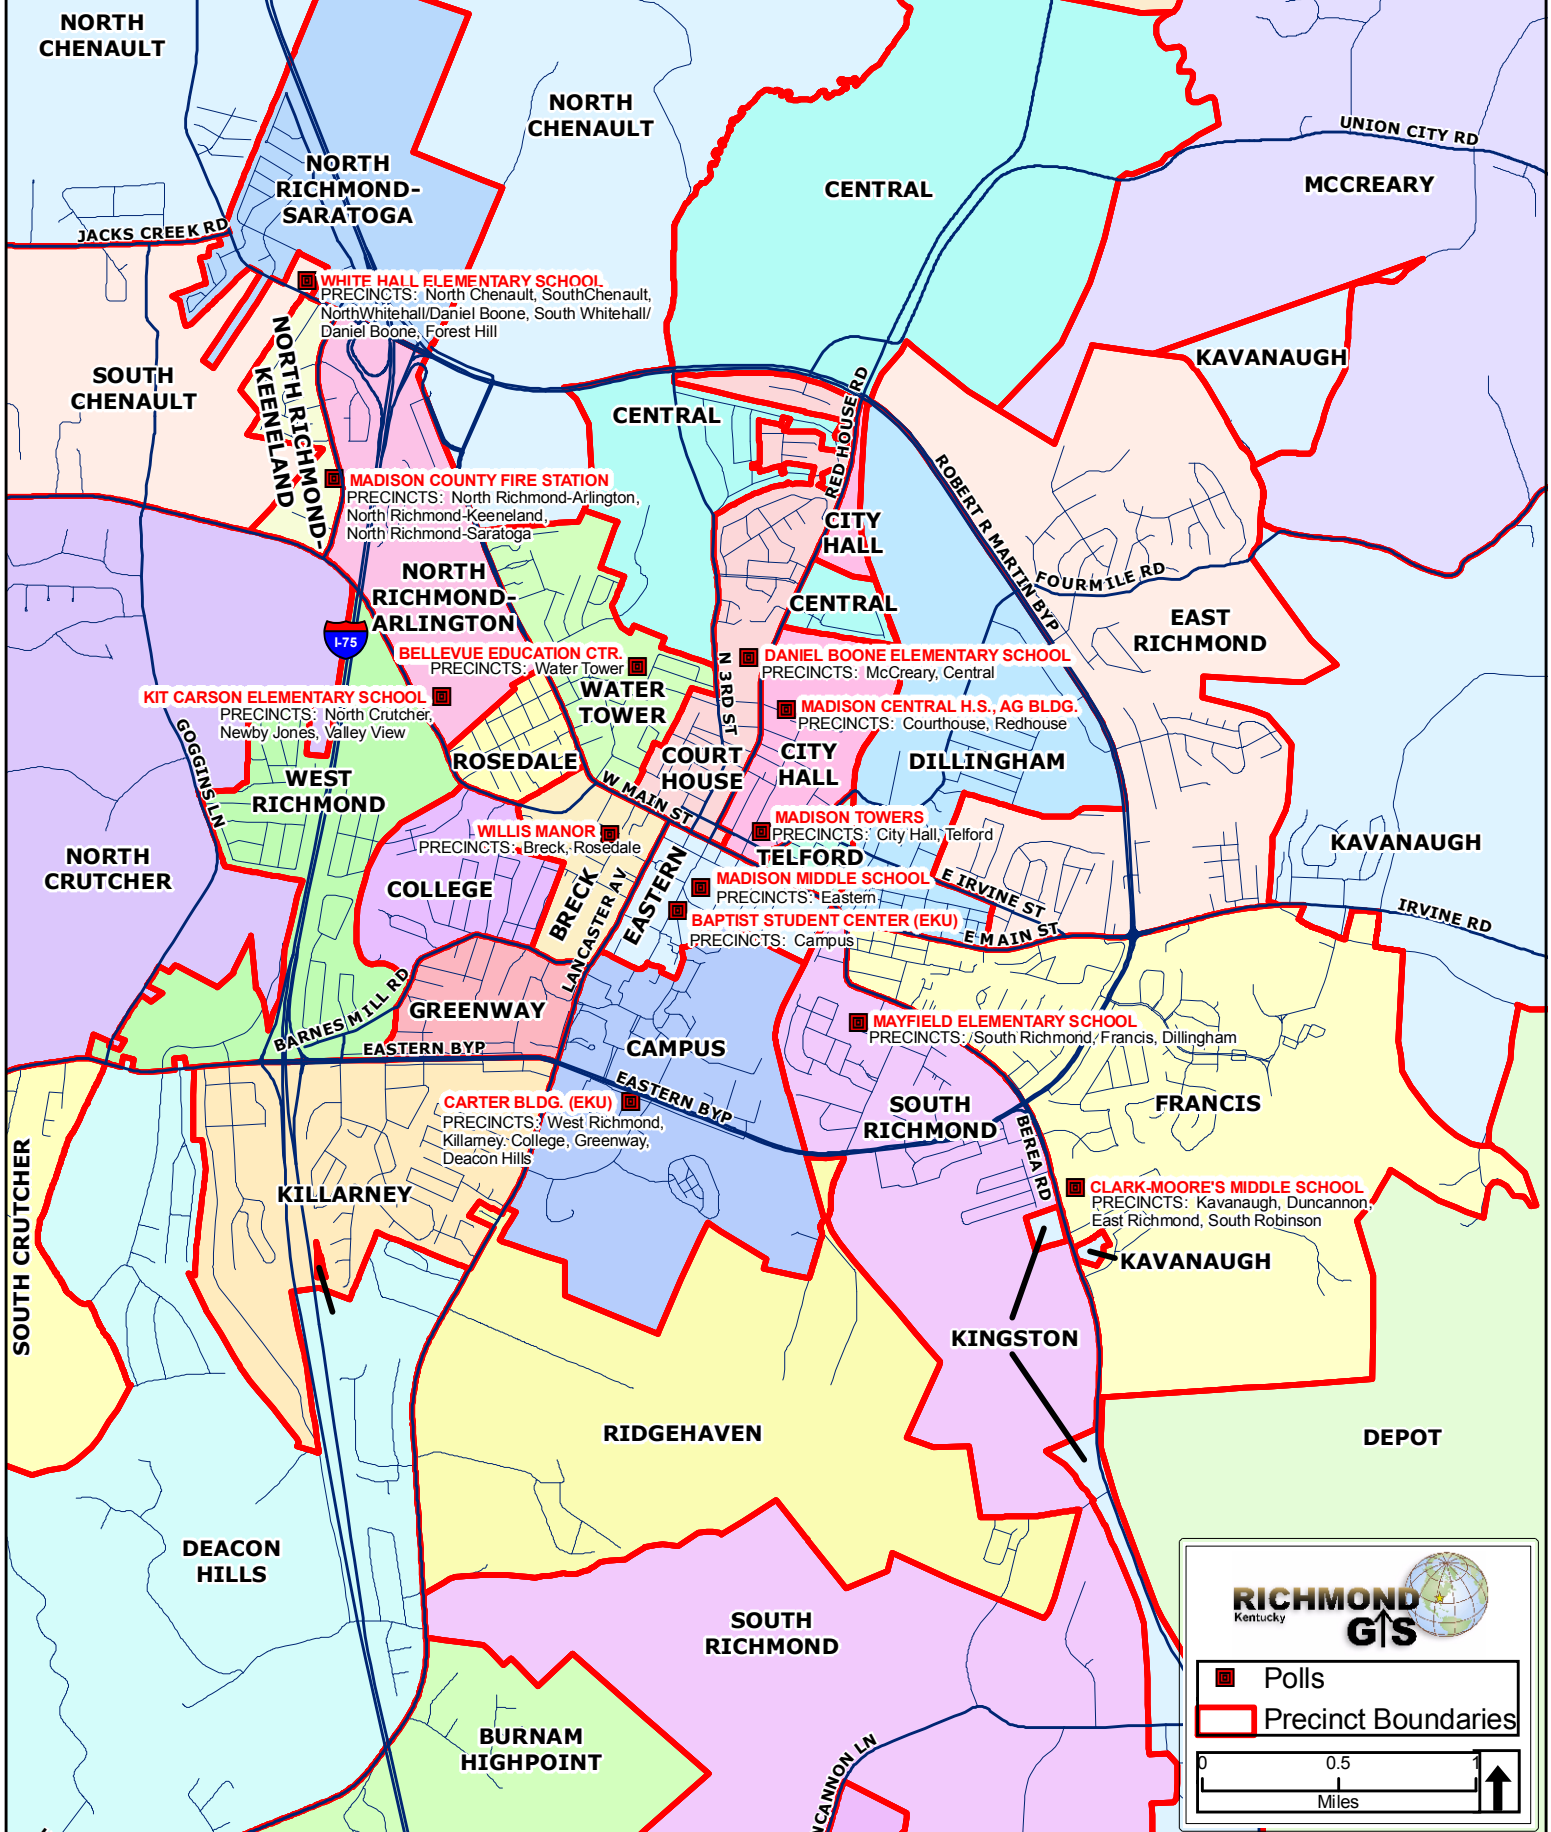

Northern Richmond Voting Precincts And Poll Locations

RICHMOND
Kentucky
GIS

- Polls
- ▭ Precinct Boundaries

0 0.5 1
Miles